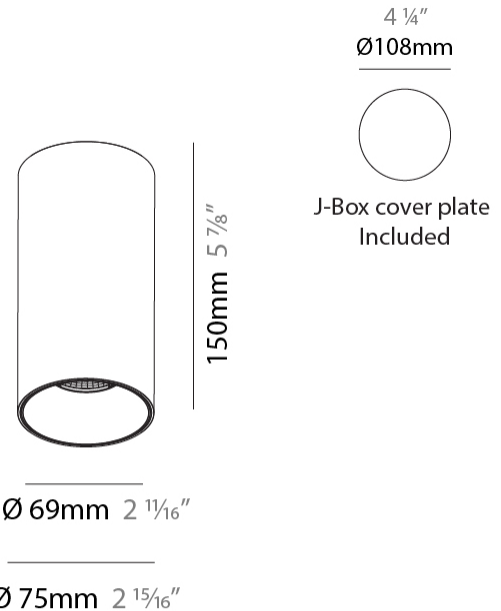

GENERAL

Series: Invader Standard
Subseries: Invader On Round
Partner: Prolicht
Division: Architectural
Installation: Surface
Product Type: Ceiling Surface
Mounting Location: Ceiling
Light Distribution: Downlight

PHYSICAL

Aperture Sizes - Downlights: 2"
Shape: Cylinder
Diameter (mm): 75
Diameter (in): 2 15/16
Height (mm): 150
Height (in): 5 7/8
Weight (kg): 0.489
Weight (lbs): 1.08
Fixture Finish: SSR / BKV / CWI / CRY / HAB / UFT / ITA / RUA / FTG / MYG / LOD / PUS / FRO / FUP / KIA / POP / BLS / SPG / MEY / GOH / CHC / COM / ABZ / JAG / OBR / MOS / ROR
Fixture Material: Aluminum Die Cast

ELECTRICAL

Lamp Type: LED (Zhaga Standard)
Input Wattage (W): 11
Total Output Wattage (W): 10
Dimming: Non-Dimmable
Driver Included: Yes
Driver Location: Integrated
Driver Type: Constant Current
Driver Class: Class 2
Input Voltage (V): 120
Constant Current (MA): 350
Upon Request: Remote: 0-10Vdc dimming / Phase dimming 120Vac / Non-dimming 120/277Vac

LED

Number of LEDs: 1
Color Temperature (°K): 2700 / 3000 / 3500 / 4000
Max. Delivered Lumen (lm): 660 / 680 / 715 / 730
CRI: >90 CRI
Lamp Life (hrs): 50000

OPTICAL

Reflector: 20 / 40 / 60

RATINGS AND CERTIFICATIONS

Certified By: Certified for North American Standards
IP rating: IP20