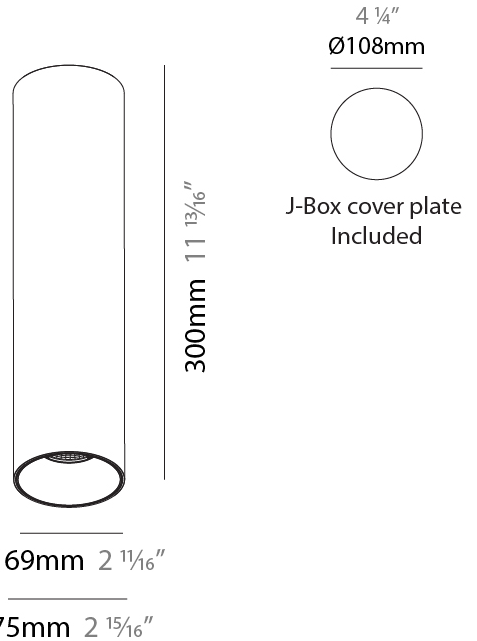

GENERAL

Series: Invader Standard
Subseries: Invader On Round
Partner: Prolight
Division: Architectural
Installation: Surface
Product Type: Ceiling Surface
Mounting Location: Ceiling
Light Distribution: Downlight

PHYSICAL

Aperture Sizes - Downlights: 2"
Shape: Cylinder
Diameter (mm): 75
Diameter (in): 2 15/16
Height (mm): 300
Height (in): 11 13/16
Weight (kg): 0.92
Weight (lbs): 2.02
Fixture Finish: SSR / BKV / CWI / CRY / HAB / UFT / ITA / RUA / FTG / MYG / LOD / PUS / FRO / FUP / KIA / POP / BLS / SPG / MEY / GOH / CHC / COM / ABZ / JAG / OBR / MOS / ROR
Fixture Material: Aluminum Die Cast

ELECTRICAL

Lamp Type: LED (Zhaga Standard)
Input Wattage (W): 11
Total Output Wattage (W): 10
Dimming: Non-Dimmable
Driver Included: Yes
Driver Location: Integrated
Driver Type: Constant Current
Driver Class: Class 2
Input Voltage (V): 120
Constant Current (MA): 350
Upon Request: Remote: 0-10Vdc dimming / Phase dimming 120Vac / Non-dimming 120/277Vac

LED

Number of LEDs: 1
Color Temperature (°K): 2700 / 3000 / 3500 / 4000
Max. Delivered Lumen (lm): 660 / 680 / 715 / 730
CRI: >90 CRI
Lamp Life (hrs): 50000

OPTICAL

Reflector: 20 / 40 / 60

RATINGS AND CERTIFICATIONS

Certified By: Certified for North American Standards
IP rating: IP20

PROJECT
TYPE
SPECIFIER
QUANTITY
DATE